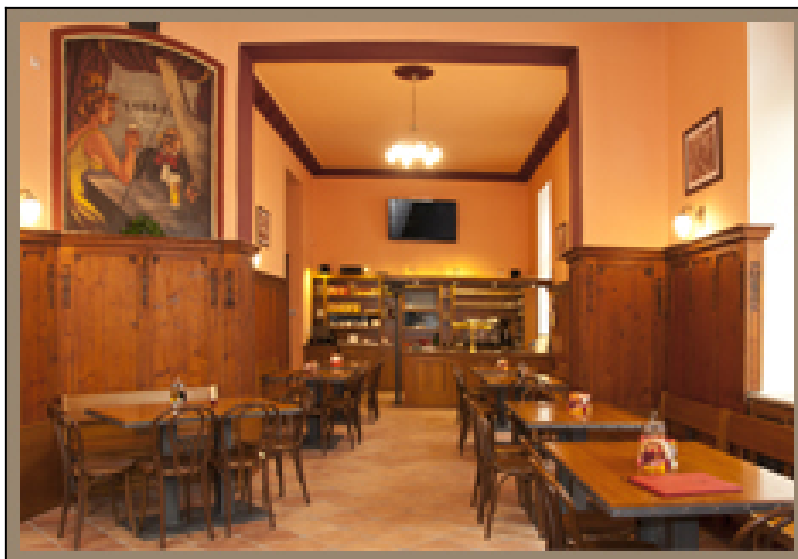

## Restaurant Johannahof

**GPS: 50°32'17.758"N, 14°7'49.932"E**

Distance from the center: 0.47 km

Point of Interest :

Practical information:

Access for disabled, TV, wi - fi, food delivery, non-smoking restaurant