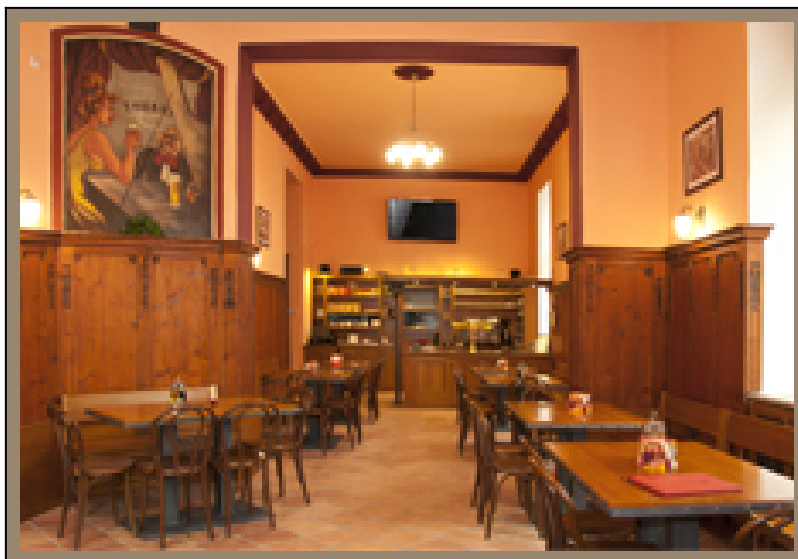

Restaurant Johannahof

GPS: 50°32'17.758"N, 14°7'49.932"E

Distance from the center: 0.47 km

Point of Interest :

Practical information:

Access for disabled, TV, wi - fi, food delivery, non-smoking restaurant