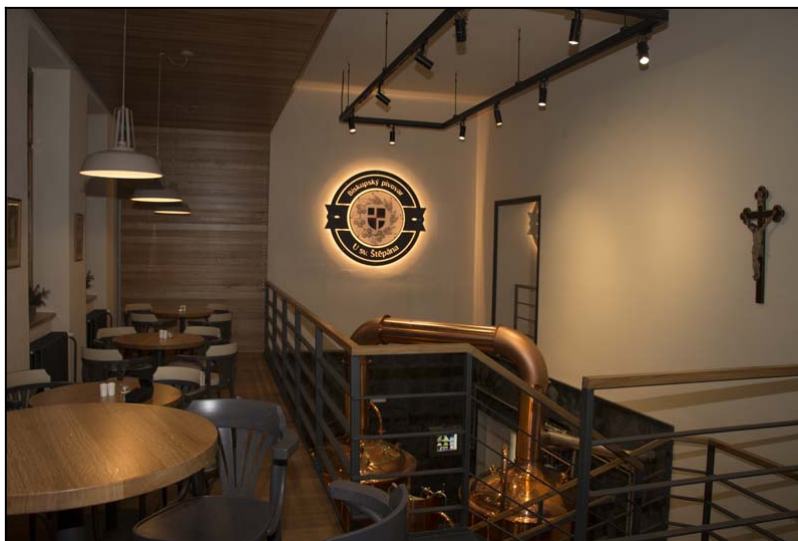

Restaurant Bishop's brewery St. Stephan

GPS: 50°32'14.690"N, 14°7'37.524"E

Distance from the center: 0.49 km

Point of Interest :

Web: www.biskupskypivovar...

E-mail: rezervace@biskupskypivovar.cz

Phone: +420 777 071 735

Address : Komenského 4, Litoměřice

Restaurant, brewery, hostel

Daily open Mo - Thu 11 a.m. - 10 p.m.; Fri - Sat 11 a.m. - 12 p.m., Sun - 11 a.m. - 10 p.m.